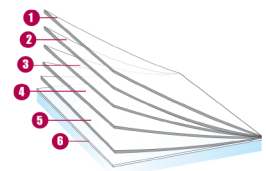

CONSTRUCTION

1. Hard scratch resistant layer, for durability and ease of maintenance during window cleaning
2. High optical quality polyester
3. Bonding adhesive
4. High optical quality polyester
5. PS adhesive, glass polymerization within 15 days
6. Protection release liner, disposable after installation